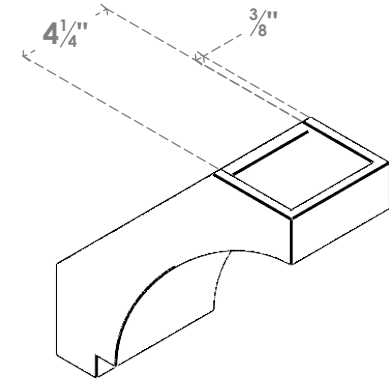

ITEM NUMBER: BRCPO050X12000X12000IMP

5"W X 12"D X 12"H IMPERIAL ARCHITECTURAL GRADE PVC OPEN BRACE

SIDE PROFILE

FRONT PROFILE

ISOMETRIC

EKENA MILLWORK
2300 WEST MAIN ST.
CLARKSVILLE, TX 75426
TOLL FREE: 866-607-0453
WWW.EKENAMILLWORK.COM