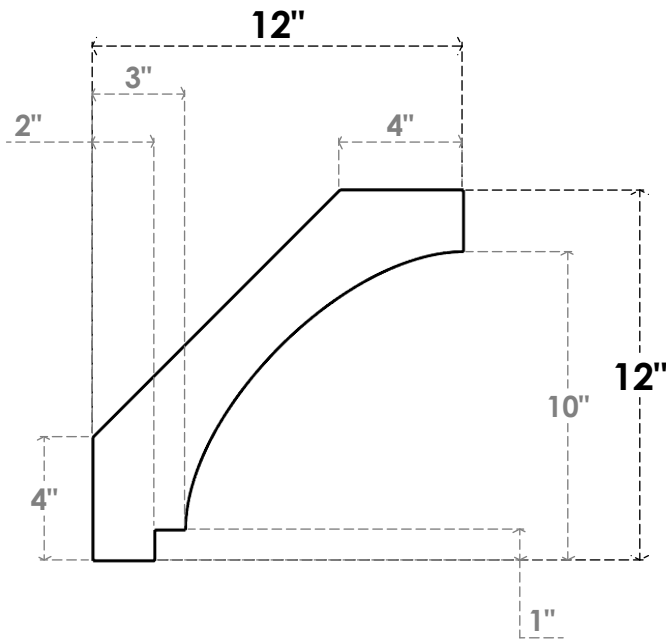

ITEM NUMBER: BRCPO050X12000X12000IMP

5"W X 12"D X 12"H IMPERIAL ARCHITECTURAL GRADE PVC OPEN BRACE

SIDE PROFILE

FRONT PROFILE

ISOMETRIC

EKENA MILLWORK
2300 WEST MAIN ST.
CLARKSVILLE, TX 75426
TOLL FREE: 866-607-0453
WWW.EKENAMILLWORK.COM