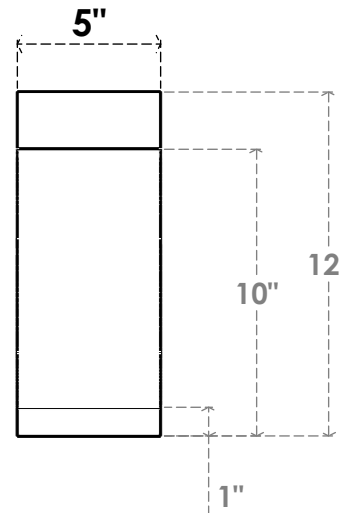

ITEM NUMBER: BRCPO050X12000X12000IMP

5"W X 12"D X 12"H IMPERIAL ARCHITECTURAL GRADE PVC OPEN BRACE

SIDE PROFILE

FRONT PROFILE

ISOMETRIC

EKENA MILLWORK
2300 WEST MAIN ST.
CLARKSVILLE, TX 75426
TOLL FREE: 866-607-0453
WWW.EKENAMILLWORK.COM